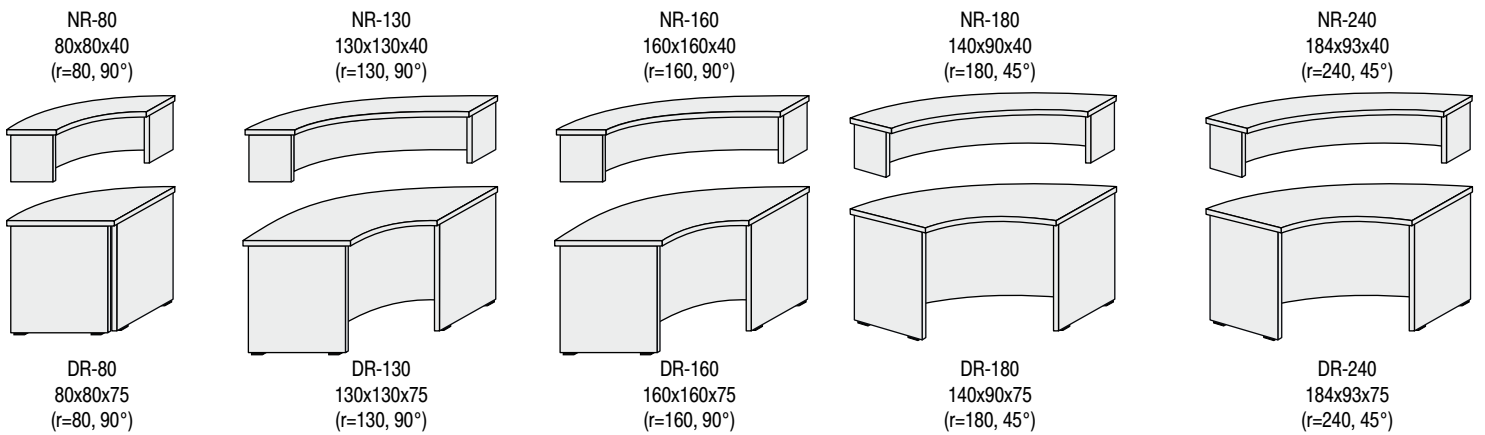

Lady i nadstawki - proste

Reception desks and top units - straight

Lady i nadstawki - łukowe

Reception desks and top units - curved

Wersje wykończenia lad i nadstawek

Available finishes of reception desks and top units

NS-80 (80x35x20)
NS-100 (100x35x20)
NS-120 (120x35x20)
NS-140 (140x35x20)
NS-160 (160x35x20)
NS-180 (180x35x20)

Dodatki do lad (więcej dodatków w katalogu Yar)

Supplements (more supplements in Yar catalogue)