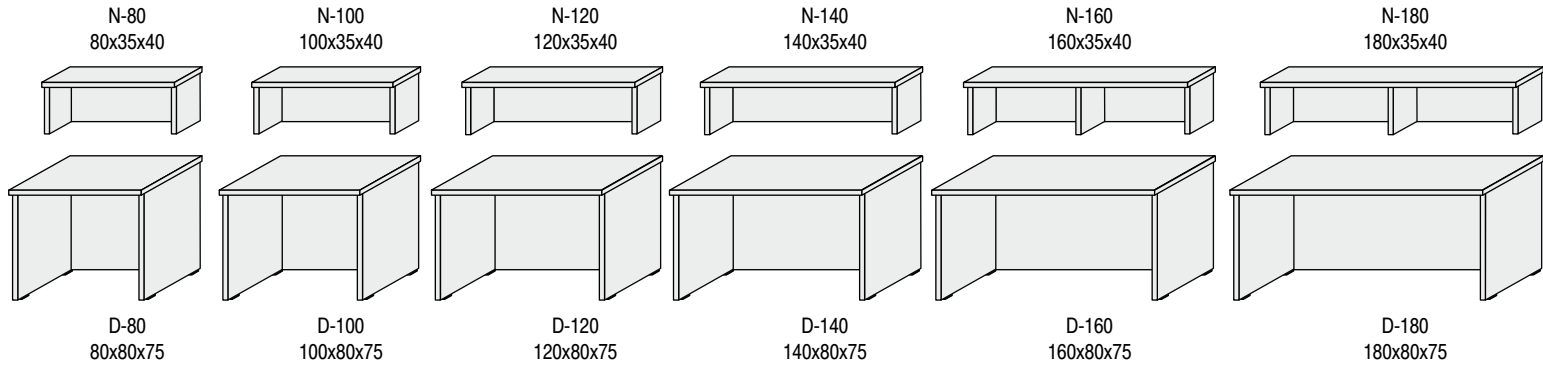

Lady i nadstawki - proste

Reception desks and top units - straight

Lady i nadstawki - łukowe

Reception desks and top units - curved

Wersje wykończenia lad i nadstawek

Available finishes of reception desks and top units

NS-80 (80x35x20)
NS-100 (100x35x20)
NS-120 (120x35x20)
NS-140 (140x35x20)
NS-160 (160x35x20)
NS-180 (180x35x20)

Dodatki do lad (więcej dodatków w katalogu Yar)

Supplements (more supplements in Yar catalogue)