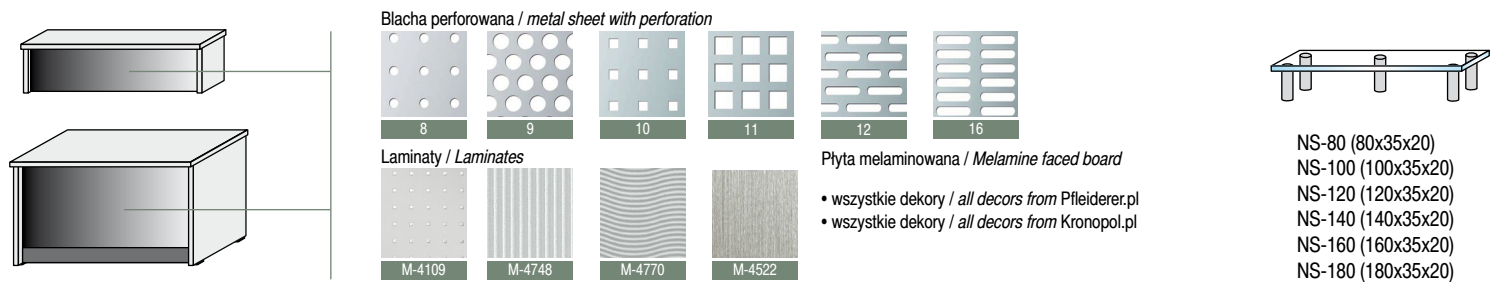

Lady i nadstawki - proste

Reception desks and top units - straight

Lady i nadstawki - łukowe

Reception desks and top units - curved

Wersje wykończenia lad i nadstawek

Available finishes of reception desks and top units

NS-80 (80x35x20)
NS-100 (100x35x20)
NS-120 (120x35x20)
NS-140 (140x35x20)
NS-160 (160x35x20)
NS-180 (180x35x20)

Dodatki do lad (więcej dodatków w katalogu Yar)

Supplements (more supplements in Yar catalogue)